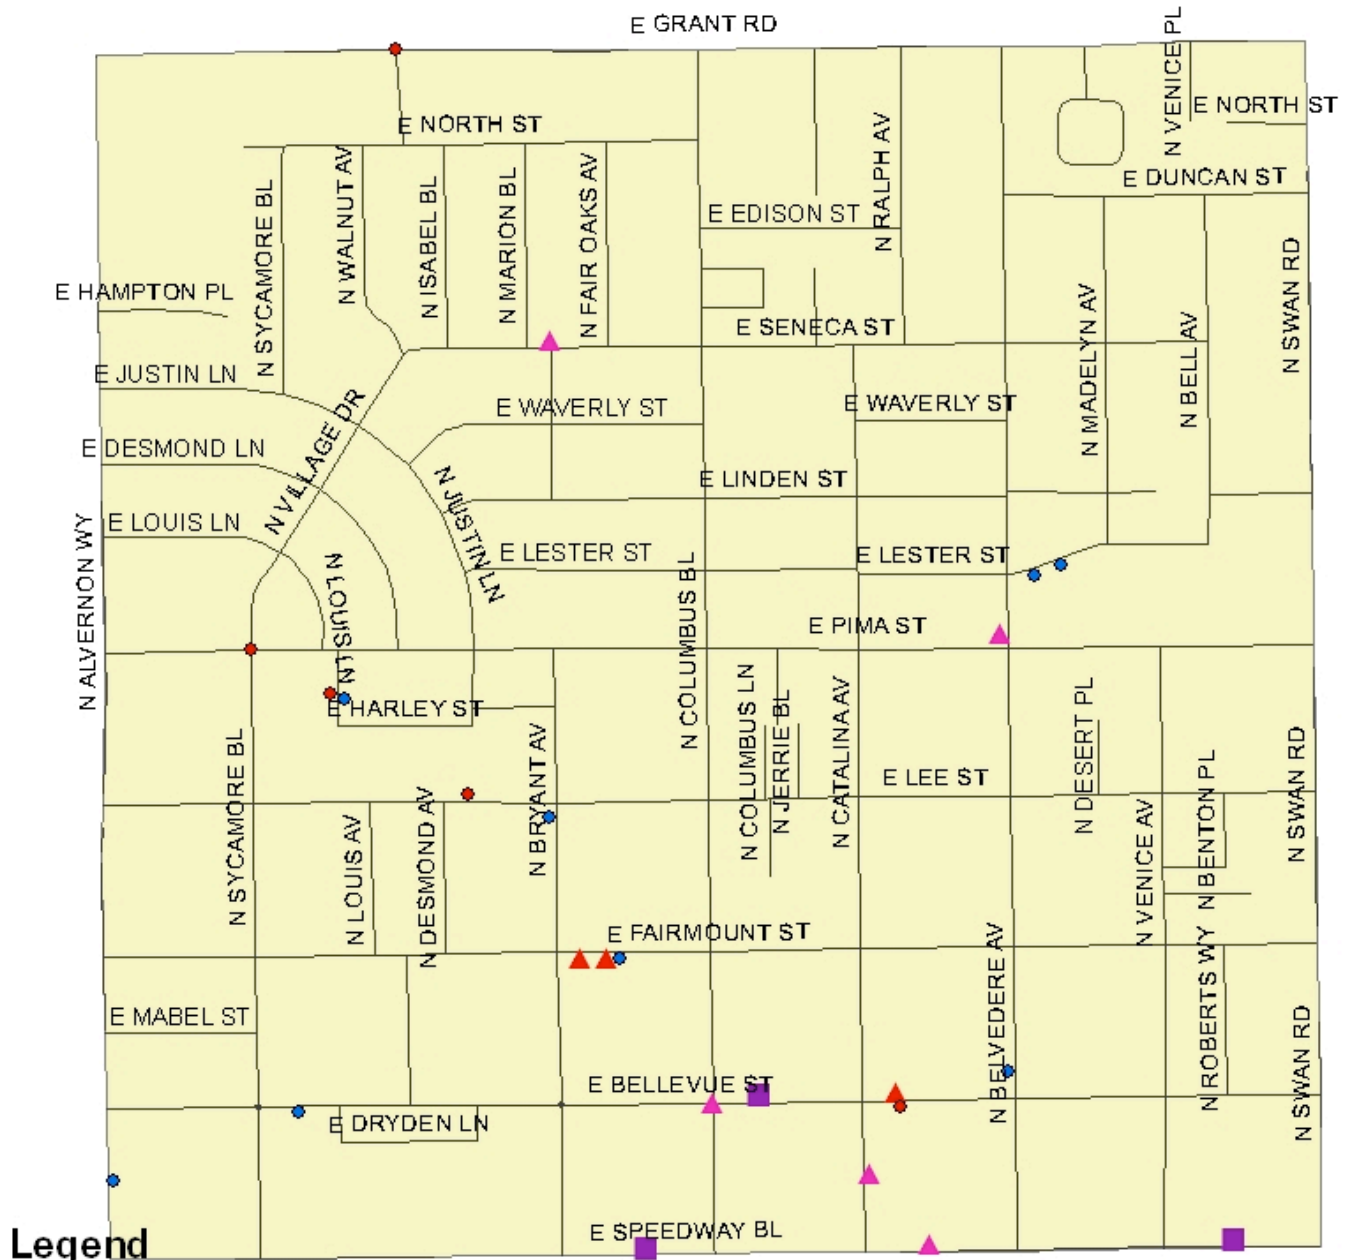

Dodge Flower NHA - May 2010

Legend

- ▲ Aggravated Assault - 1
- ▲ Burglary - 1
- Auto Theft - 3
- Narcotics - 8

Garden NHA - May 2010

Oak Flower NHA - May 2010

Legend

- ▲ Aggravated Assault - 2
- Burglary - 3
- Auto Theft - 2
- Narcotics - 4