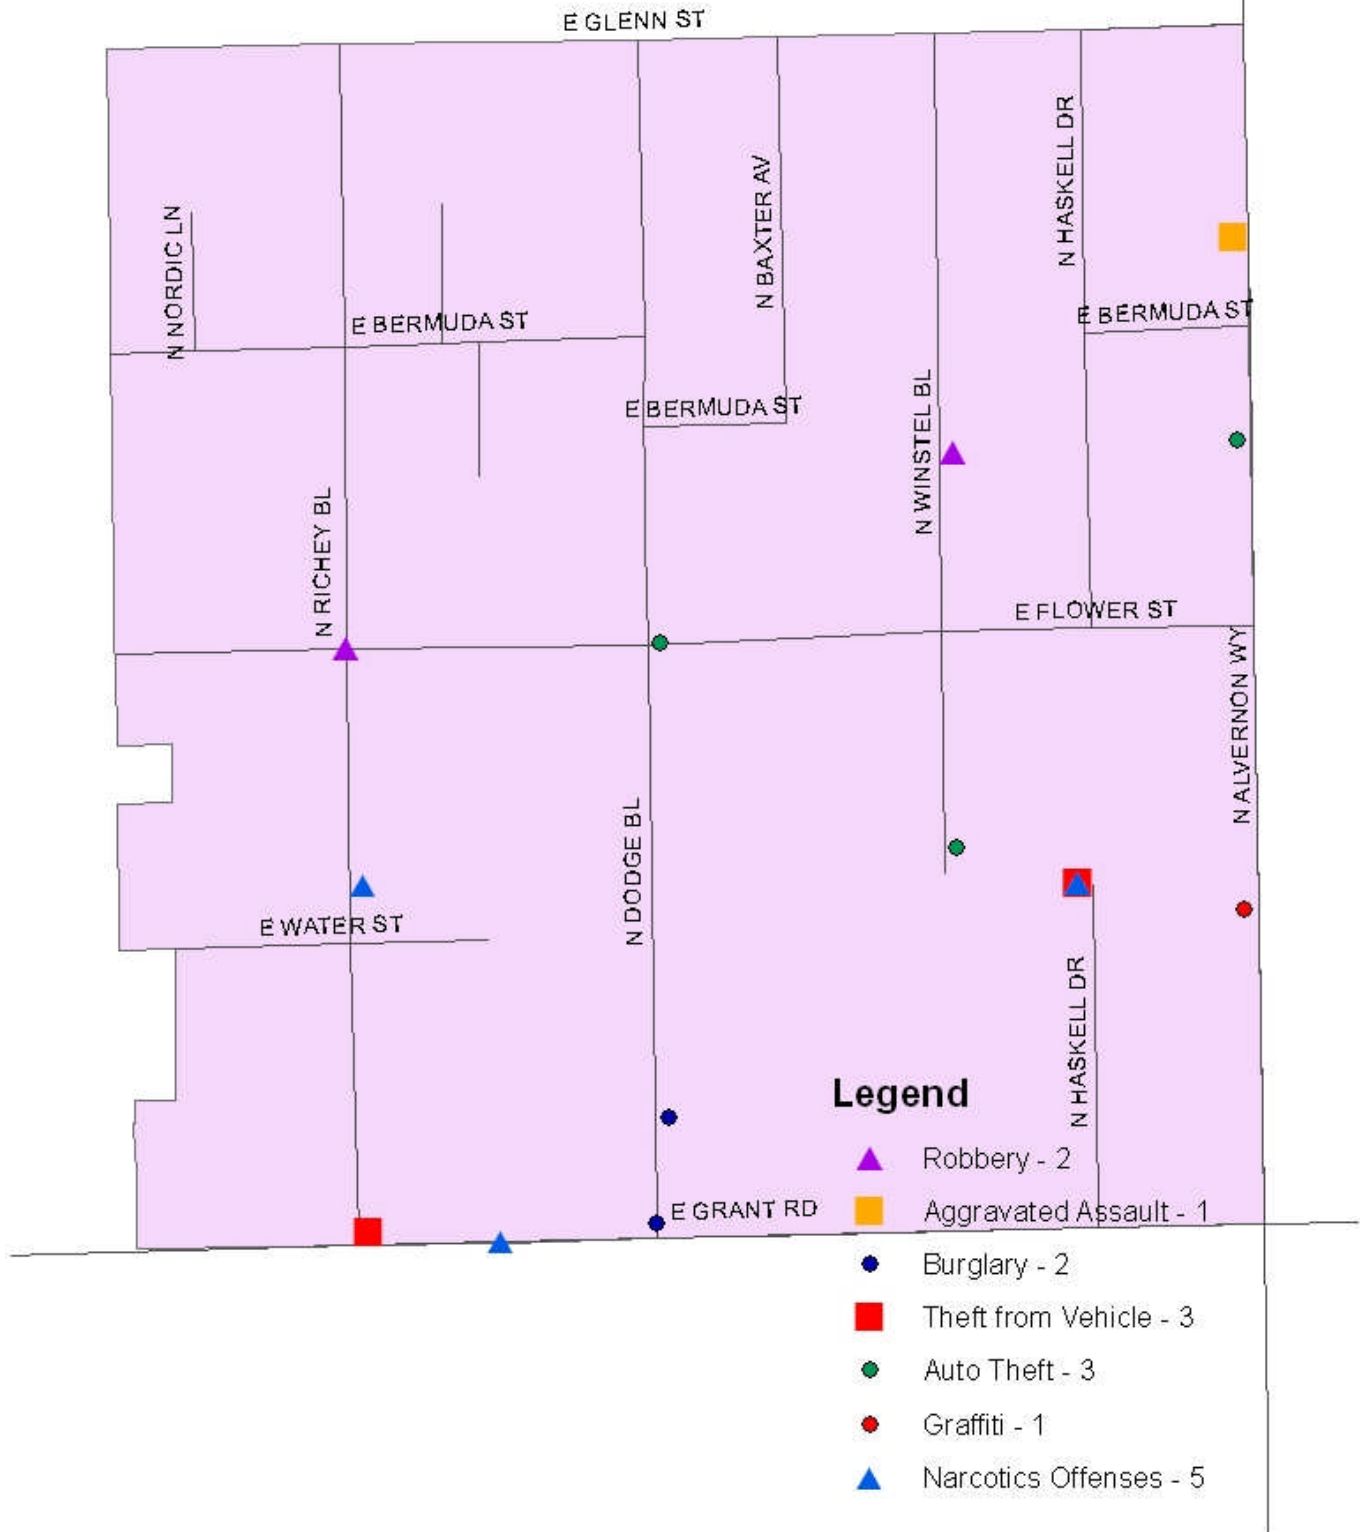

# Dodge Flower NHA - November 2010

# Garden District - November 2010

- ▲ Aggravated Assault - 3
- Burglary - 13
- Theft from Vehicle - 5
- ▲ Auto Theft - 1
- Narcotics Offenses - 4

# Palo Verde NHA - November 2010

- Legend**
- ▲ Homicide - 1
  - Aggravated Assault - 1
  - Burglary - 4
  - Theft from Vehicle - 1
  - Auto Theft - 5
  - ▲ Narcotics Offenses - 6