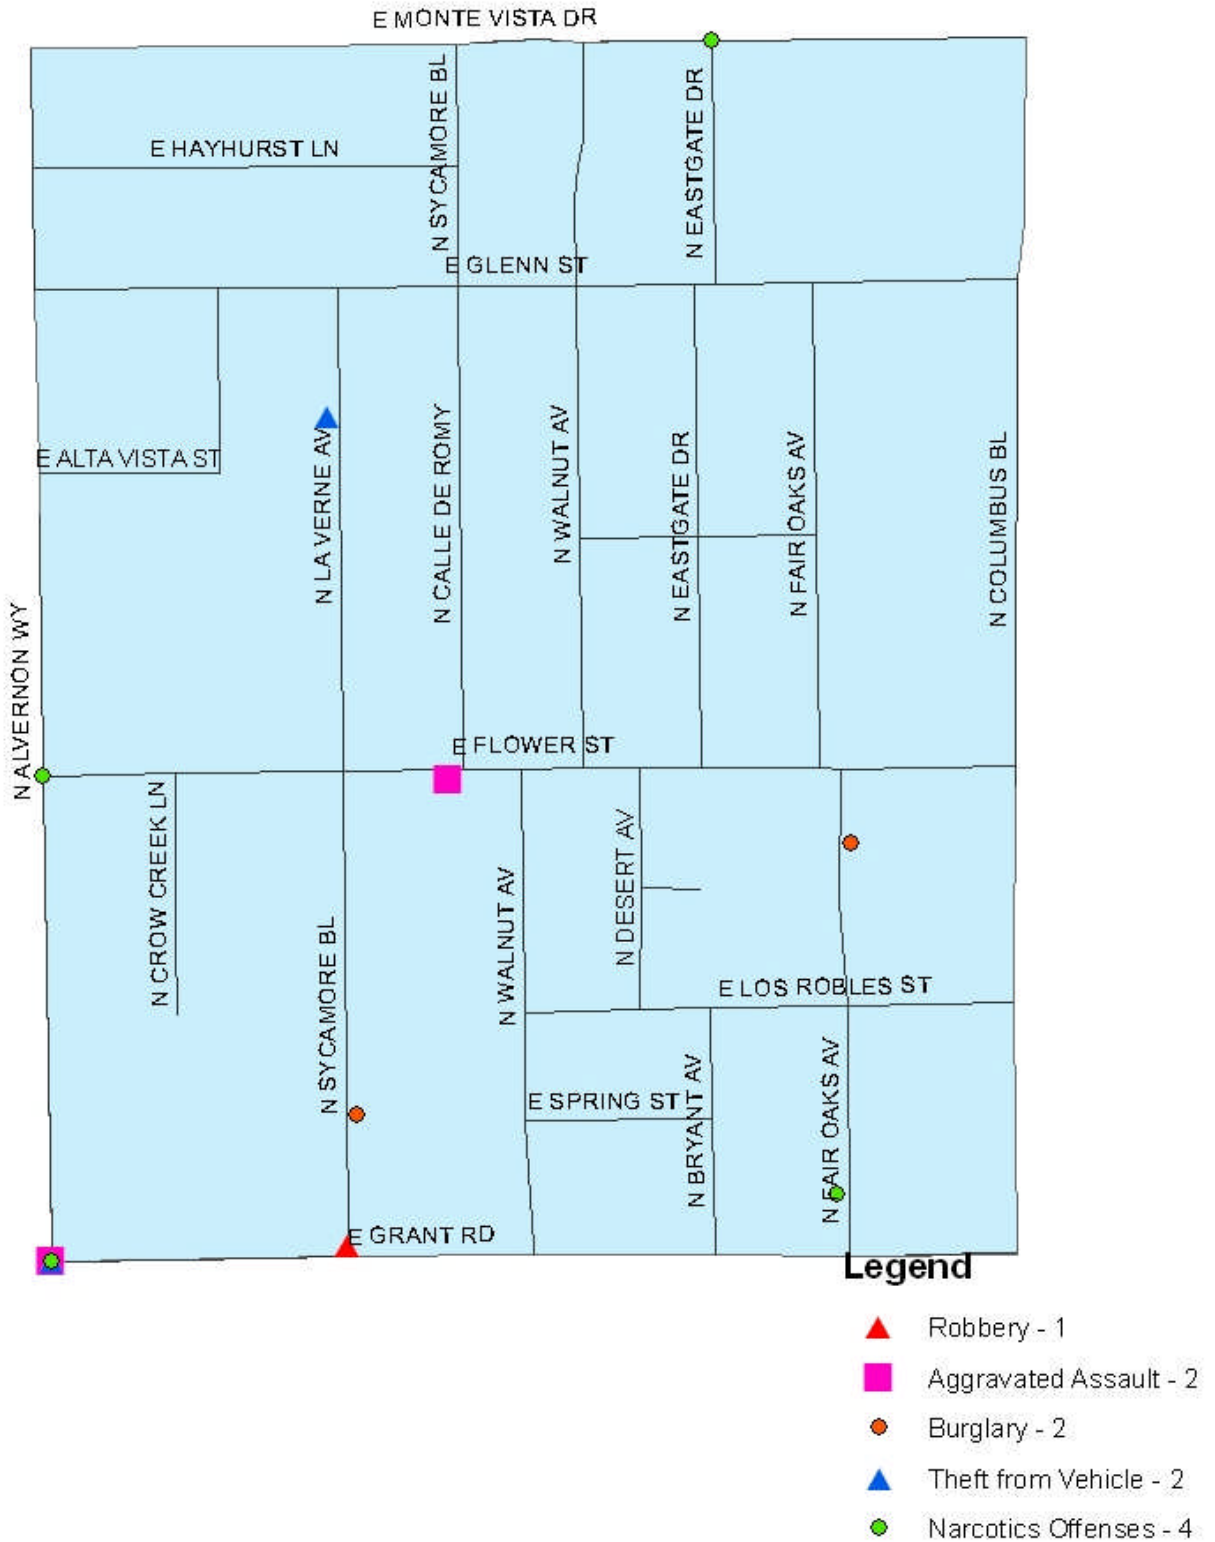

# Garden District - November 2010

- ▲ Aggravated Assault - 3
- Burglary - 13
- Theft from Vehicle - 5
- ▲ Auto Theft - 1
- Narcotics Offenses - 4

# Palo Verde NHA - November 2010

- Legend**
- ▲ Homicide - 1
  - Aggravated Assault - 1
  - Burglary - 4
  - Theft from Vehicle - 1
  - Auto Theft - 5
  - ▲ Narcotics Offenses - 6