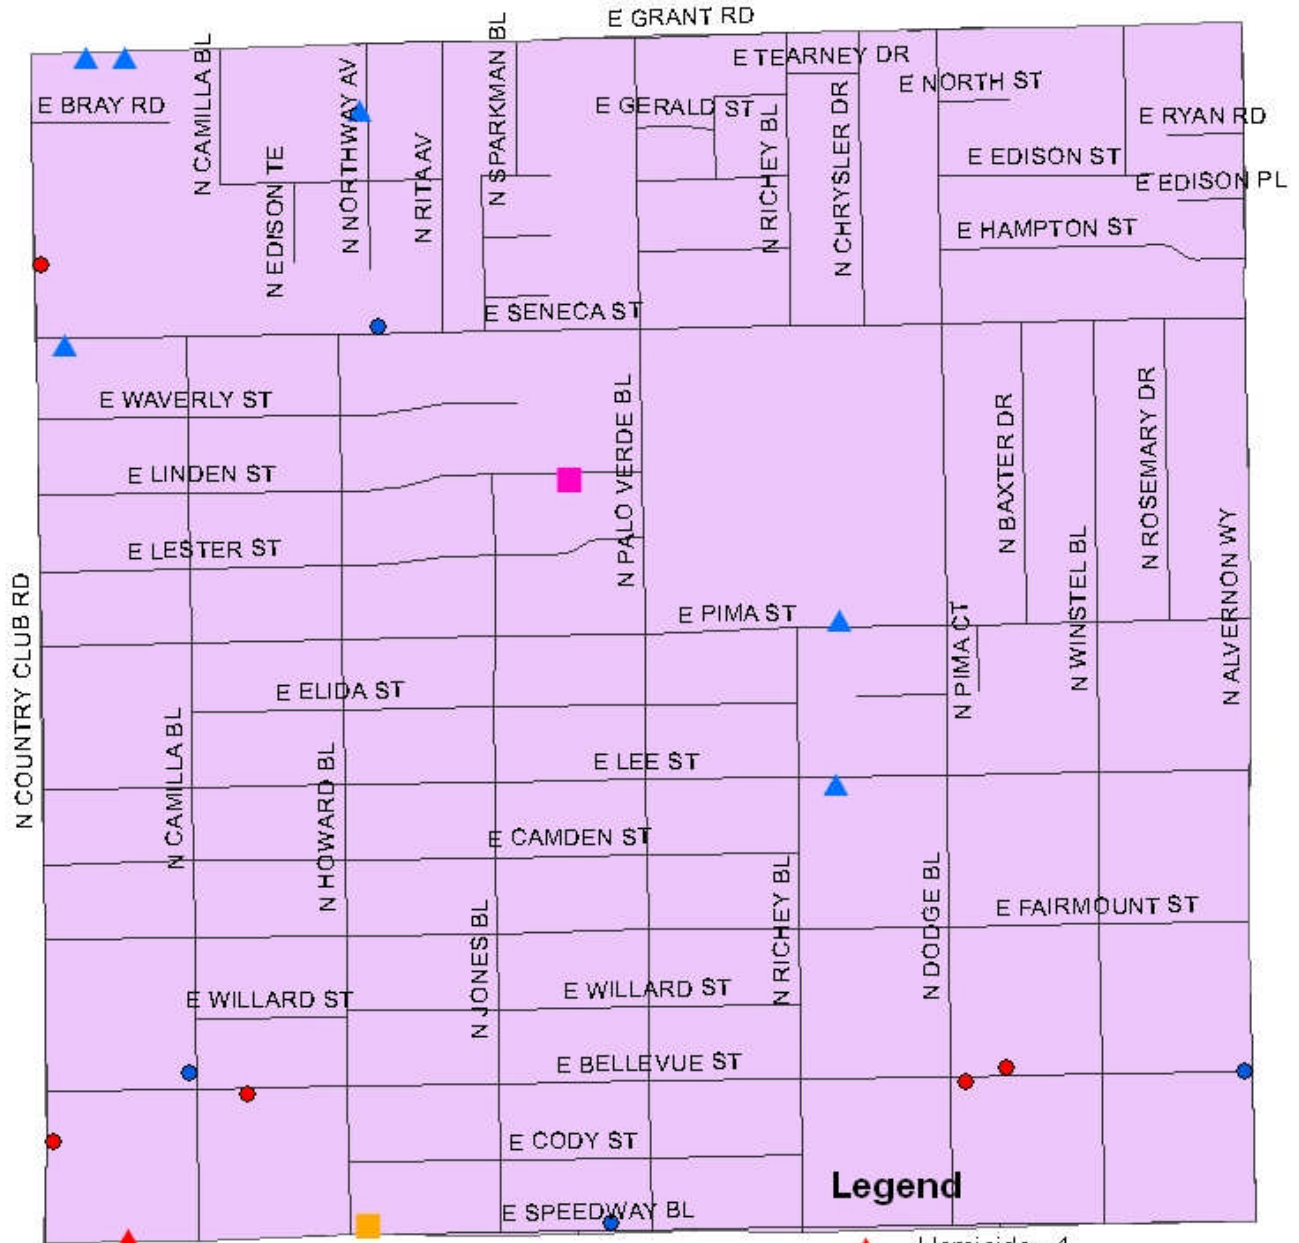

# Garden District - November 2010

- ▲ Aggravated Assault - 3
- Burglary - 13
- Theft from Vehicle - 5
- ▲ Auto Theft - 1
- Narcotics Offenses - 4

# Palo Verde NHA - November 2010

- Legend**
- ▲ Homicide - 1
  - Aggravated Assault - 1
  - Burglary - 4
  - Theft from Vehicle - 1
  - Auto Theft - 5
  - ▲ Narcotics Offenses - 6