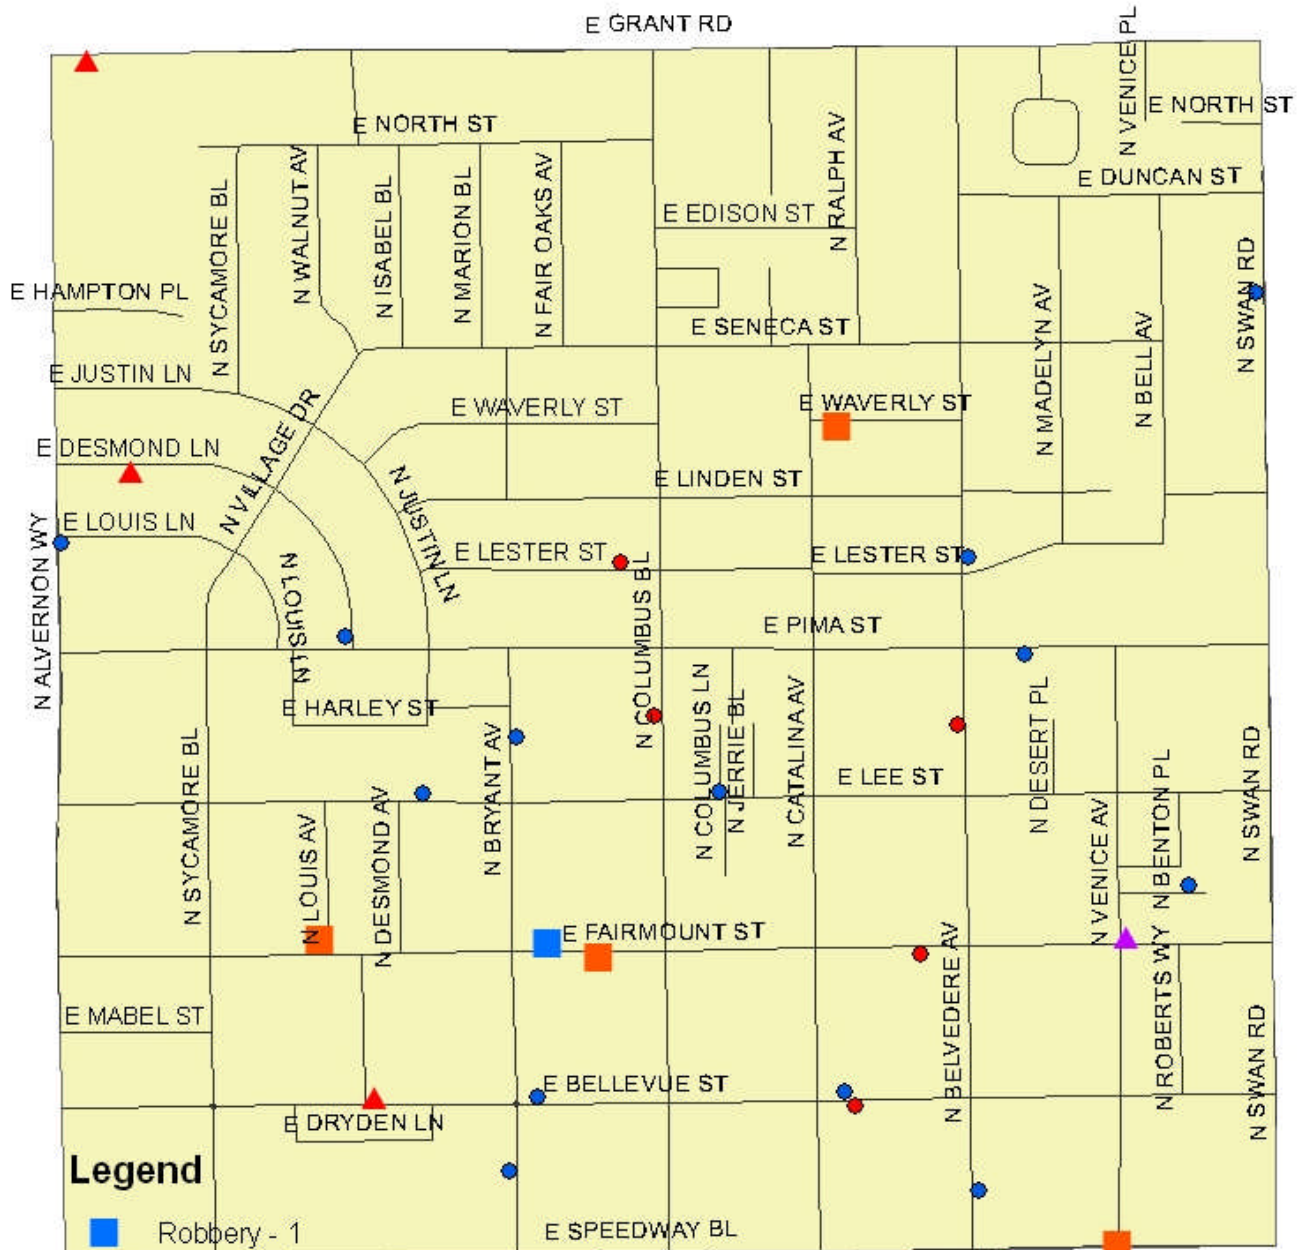

# Garden District - November 2010

- ▲ Aggravated Assault - 3
- Burglary - 13
- Theft from Vehicle - 5
- ▲ Auto Theft - 1
- Narcotics Offenses - 4

# Palo Verde NHA - November 2010

- Legend**
- ▲ Homicide - 1
  - Aggravated Assault - 1
  - Burglary - 4
  - Theft from Vehicle - 1
  - Auto Theft - 5
  - ▲ Narcotics Offenses - 6