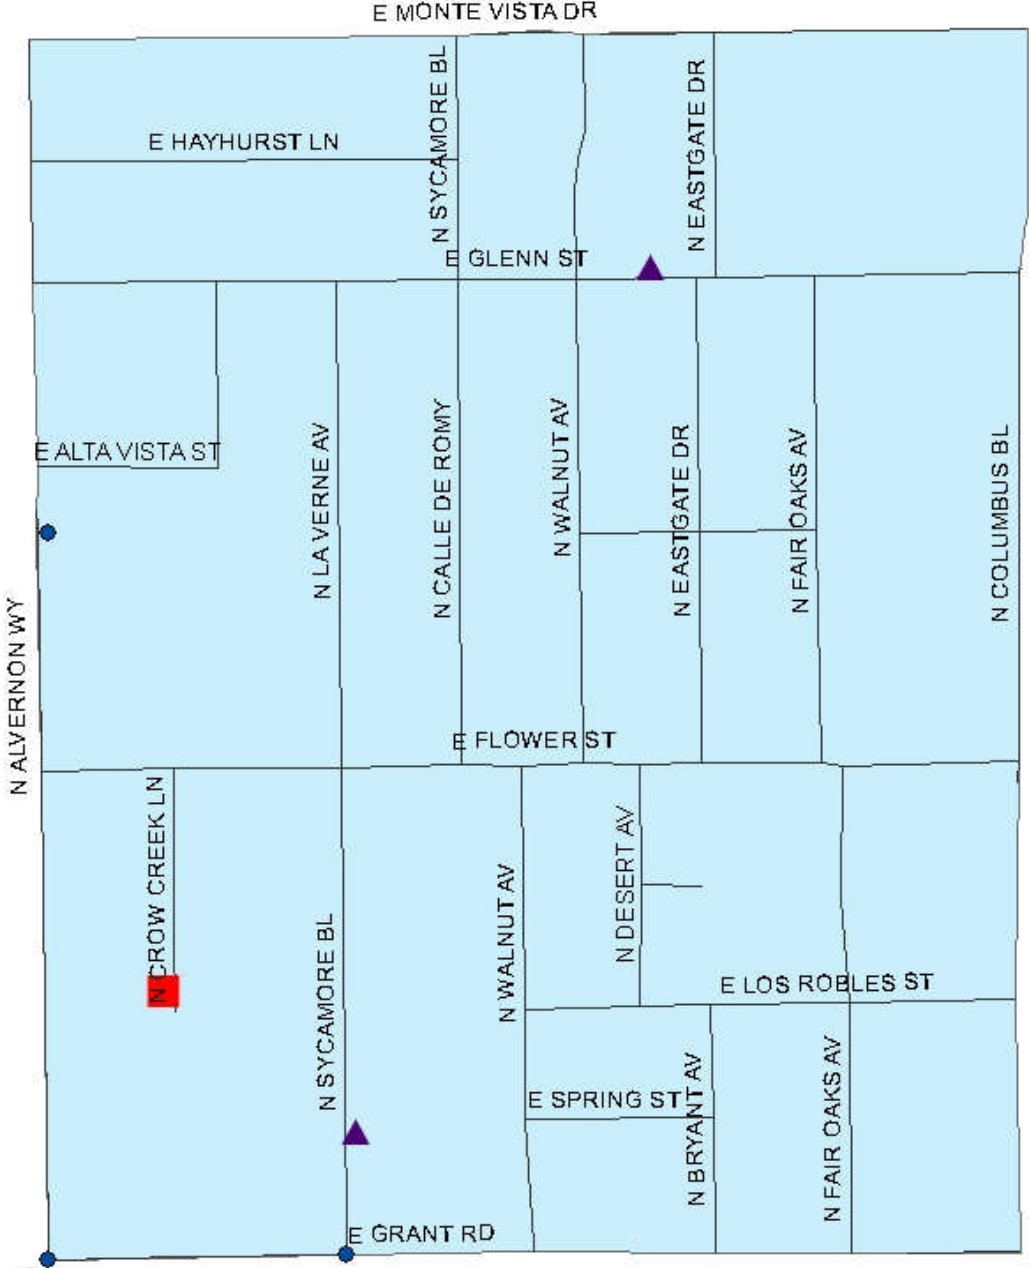

Dodge Flower NHA - September 2010

Legend

- ▲ Robbery - 1
- Aggravated Assault - 2
- ▲ Theft from Motor Vehicle - 2
- Auto Theft - 3
- Narcotics Offenses - 6

Garden NHA - September 2010

- Legend**
- ▲ Sexual Assault - 2
 - Aggravated Assault - 3
 - Burglary - 5
 - ▲ Theft from Vehicle - 1
 - Auto Theft - 1
 - ▲ Graffiti - 1
 - Narcotics Offenses - 9

Oak Flower NHA - September 2010

Legend

- ▲ Burglary - 2
- Auto Theft - 1
- Narcotics Offenses - 3

Palo Verde NHA - September 2010