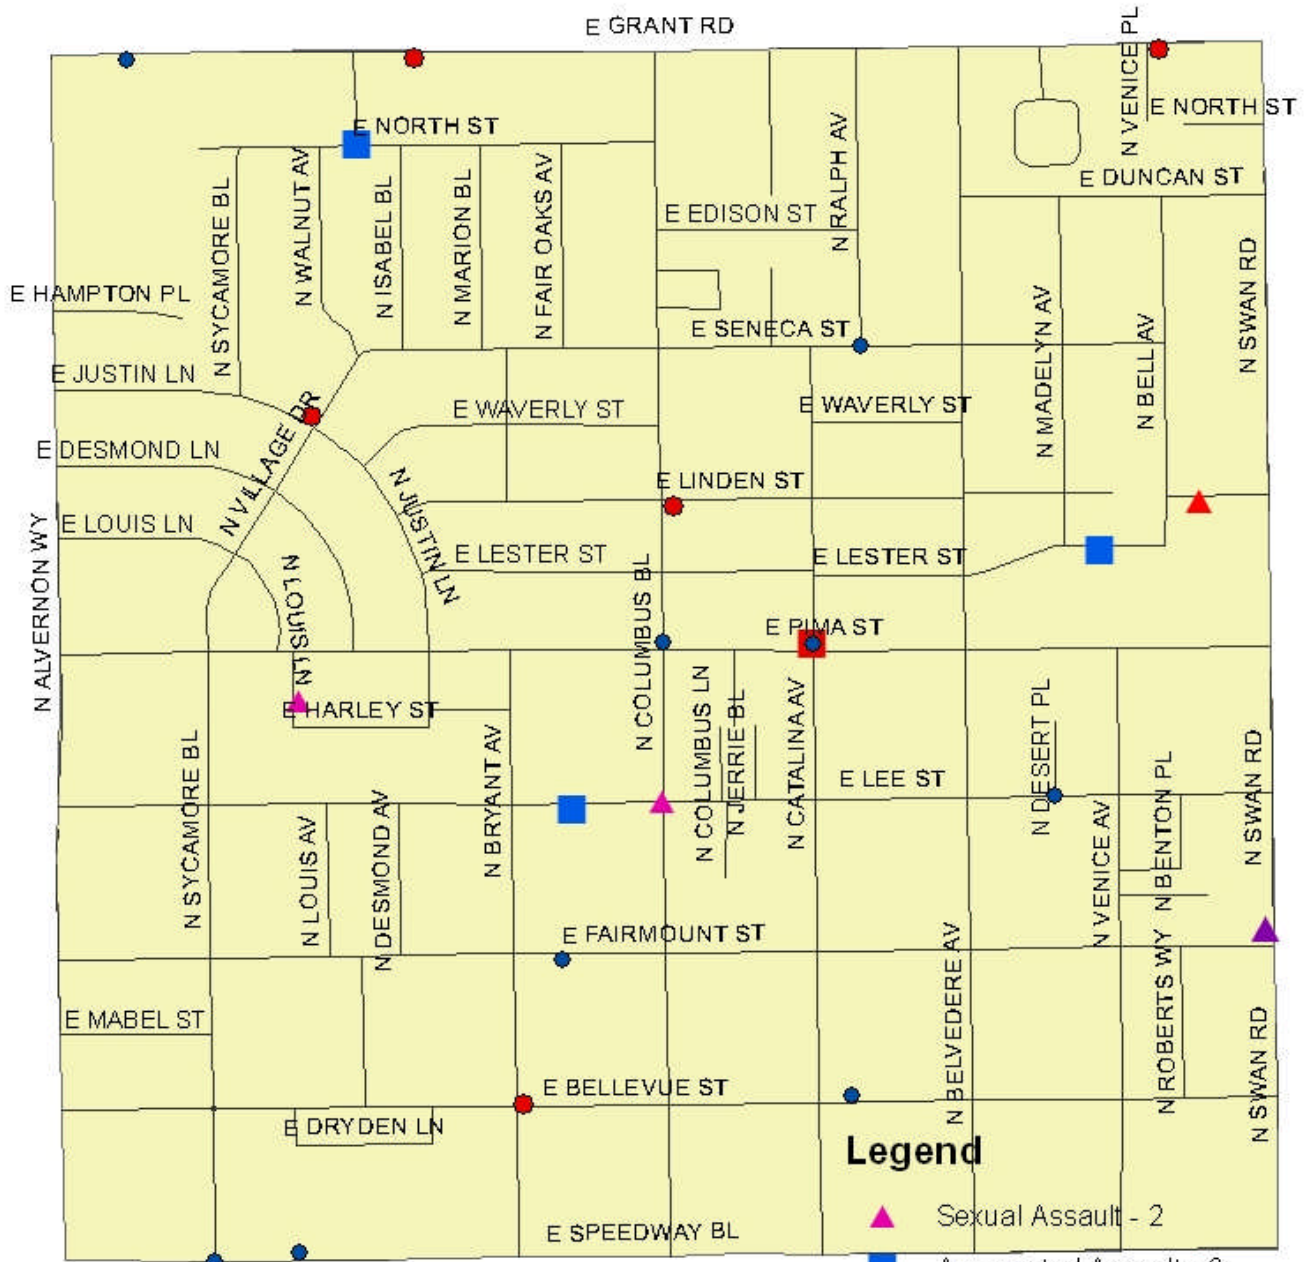

Dodge Flower NHA - September 2010

Legend

- ▲ Robbery - 1
- Aggravated Assault - 2
- ▲ Theft from Motor Vehicle - 2
- Auto Theft - 3
- Narcotics Offenses - 6

Garden NHA - September 2010

- Legend**
- ▲ Sexual Assault - 2
 - Aggravated Assault - 3
 - Burglary - 5
 - ▲ Theft from Vehicle - 1
 - Auto Theft - 1
 - ▲ Graffiti - 1
 - Narcotics Offenses - 9

Oak Flower NHA - September 2010

Legend

- ▲ Burglary - 2
- Auto Theft - 1
- Narcotics Offenses - 3

Palo Verde NHA - September 2010