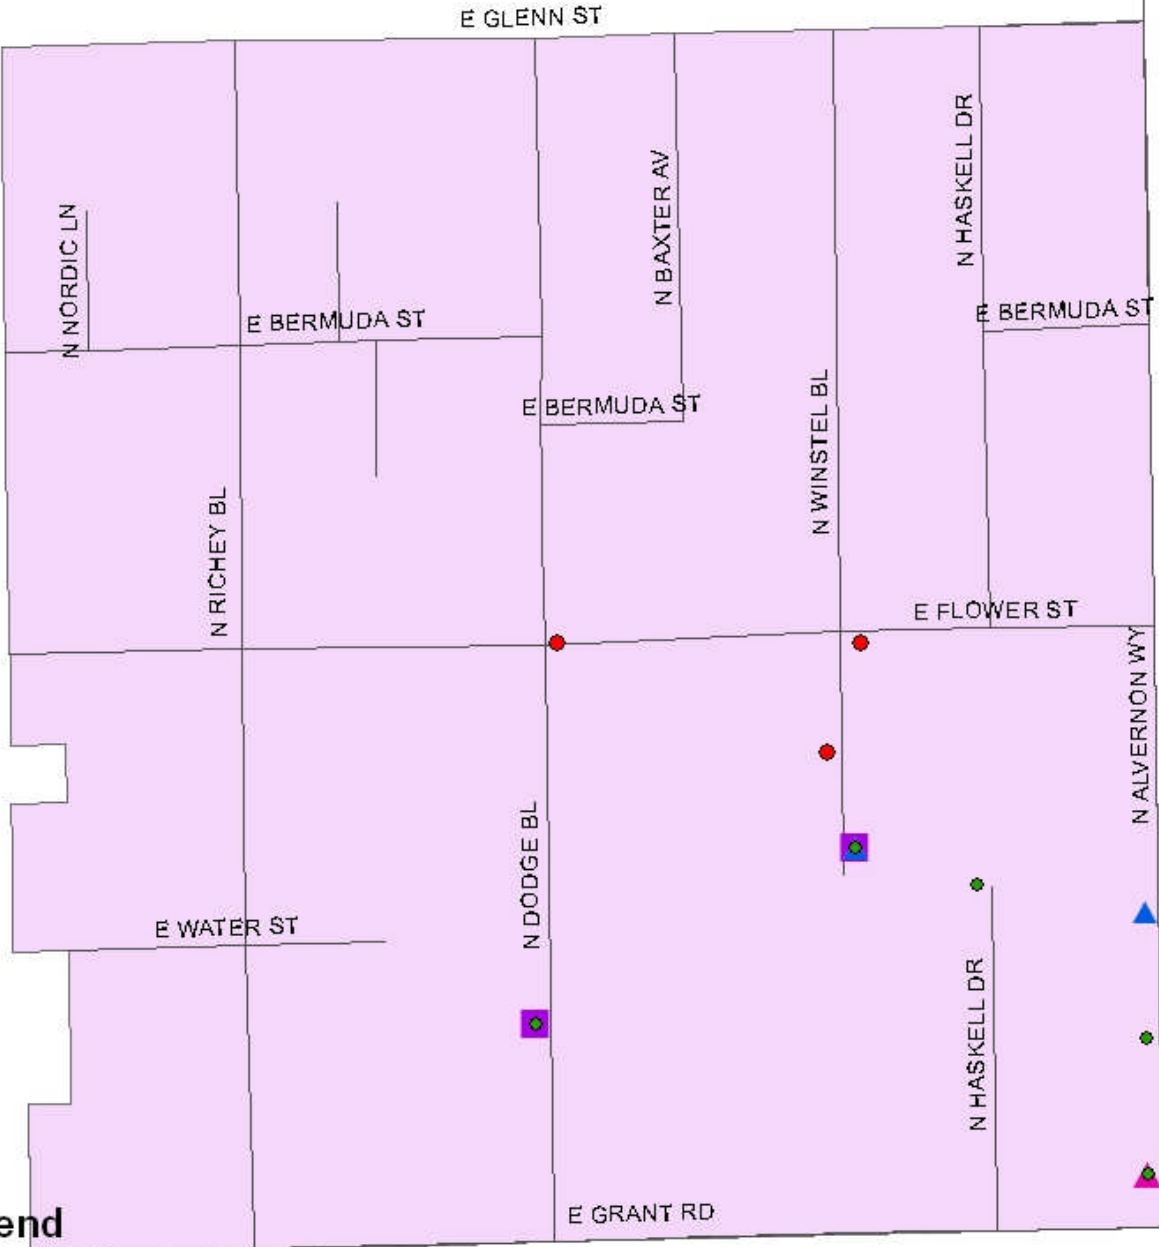

Dodge Flower NHA - September 2010

Legend

- ▲ Robbery - 1
- Aggravated Assault - 2
- ▲ Theft from Motor Vehicle - 2
- Auto Theft - 3
- Narcotics Offenses - 6

Garden NHA - September 2010

- Legend**
- ▲ Sexual Assault - 2
 - Aggravated Assault - 3
 - Burglary - 5
 - ▲ Theft from Vehicle - 1
 - Auto Theft - 1
 - ▲ Graffiti - 1
 - Narcotics Offenses - 9

Oak Flower NHA - September 2010

Legend

- ▲ Burglary - 2
- Auto Theft - 1
- Narcotics Offenses - 3

Palo Verde NHA - September 2010