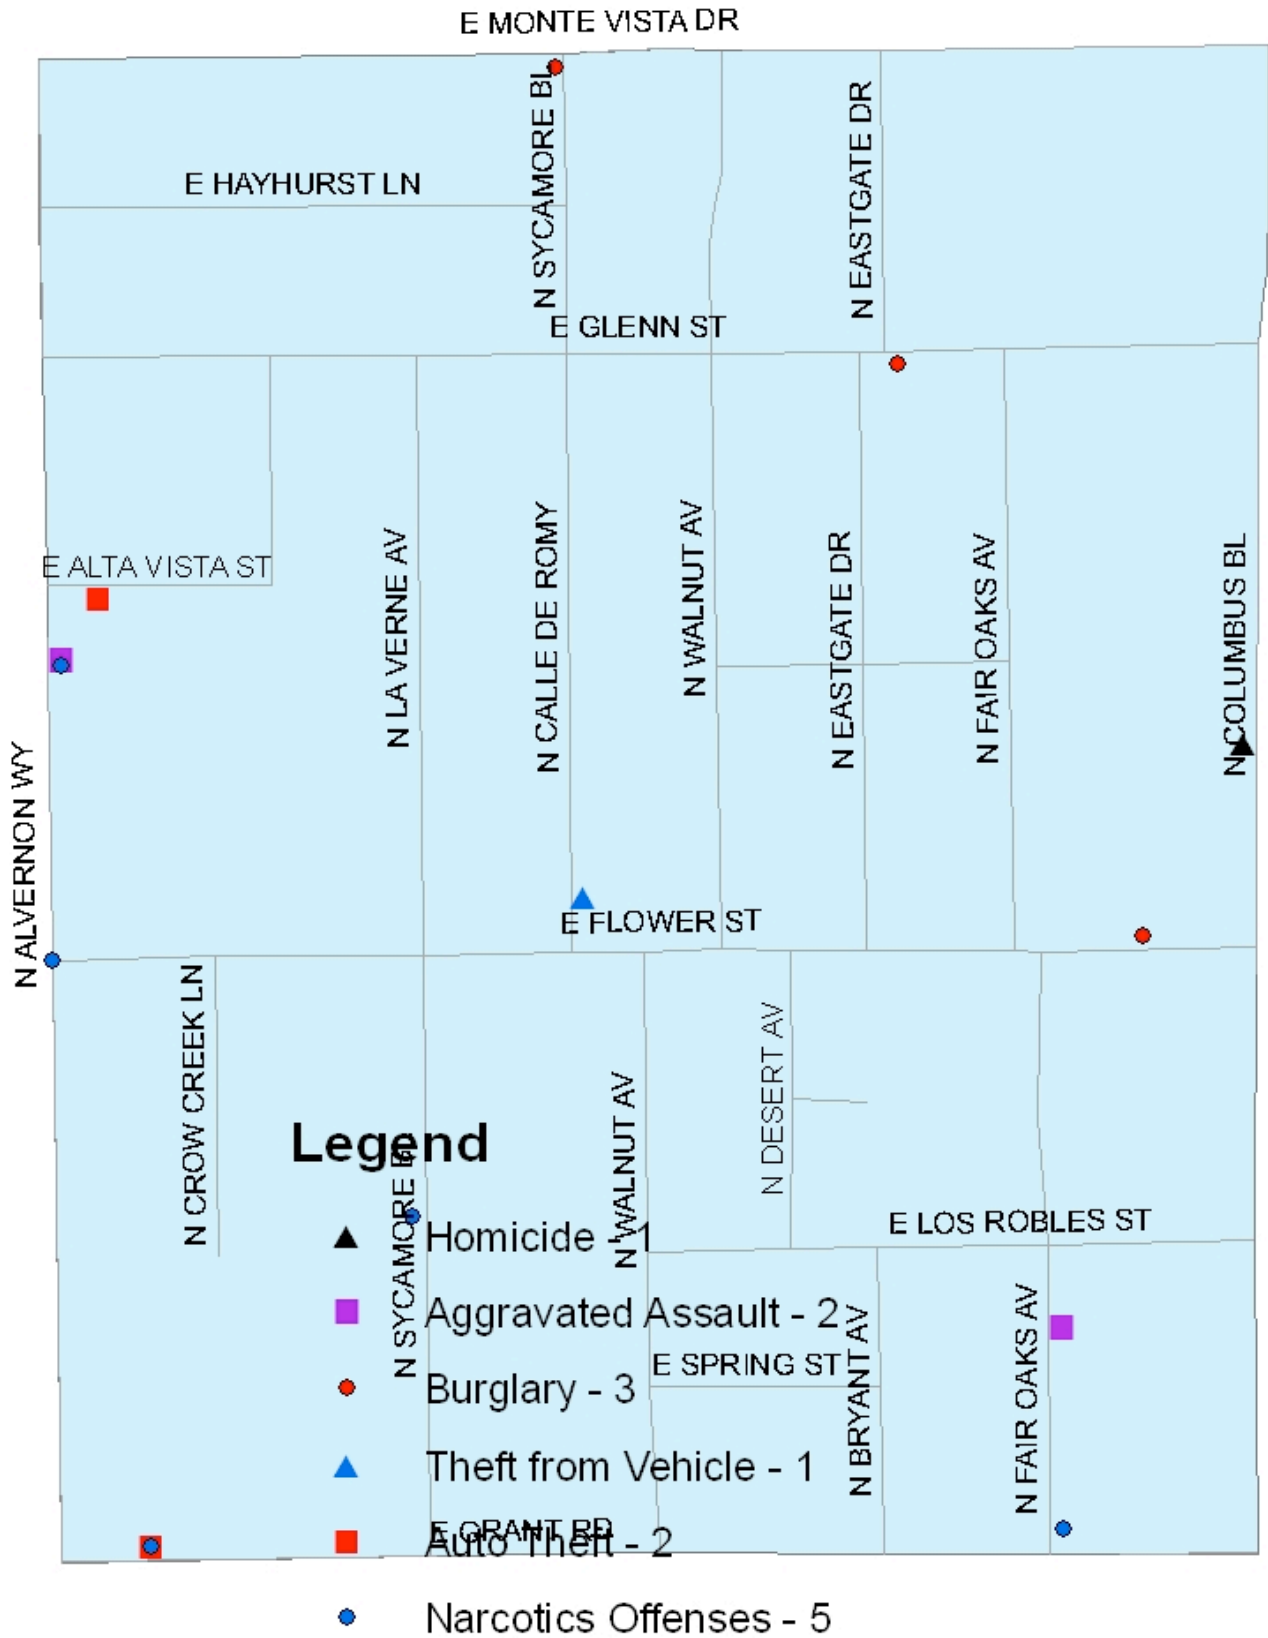

Dodge Flower - May 2011

Legend

- ▲ Aggravated Assault - 2
- Burglary - 3
- Theft from Vehicle - 1
- Motor Vehicle Theft - 5
- ▲ Narcotics Offenses - 4

Garden District - May 2011

Oak Flower NHA - May 2011

Palo Verde NHA - May 2011

- Legend**
- ▲ Aggravated Assault - 3
 - Burglary - 14
 - Theft From Vehicle - 4
 - ▲ Auto Theft - 2
 - Narcotics Offenses - 6