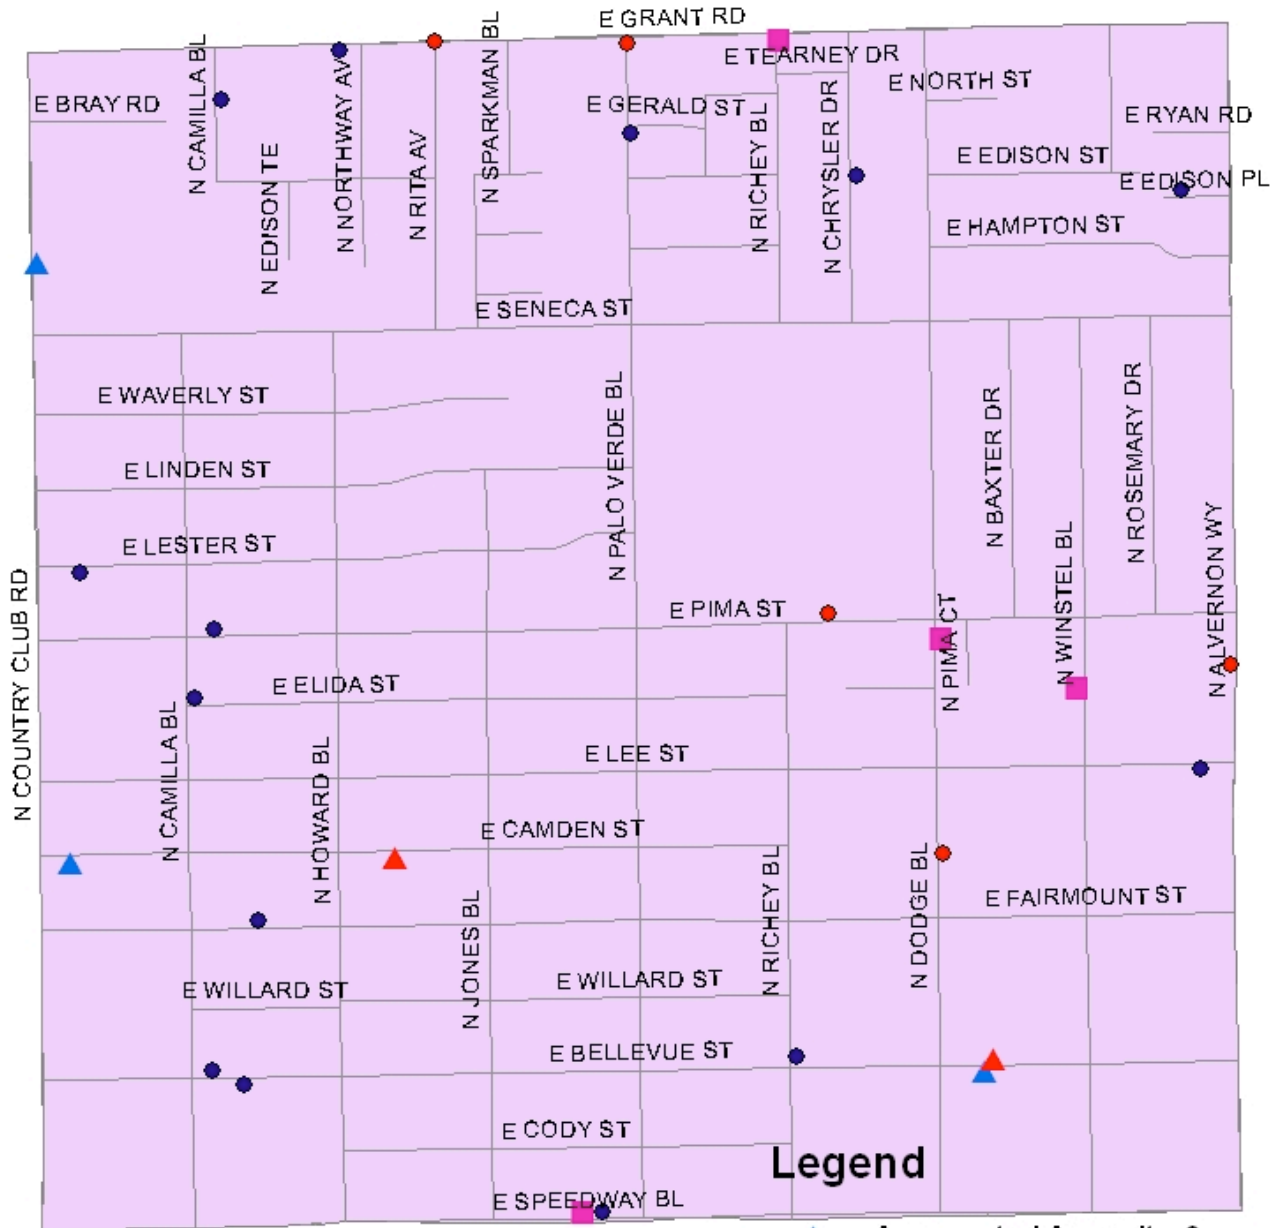

Dodge Flower - May 2011

Legend

- ▲ Aggravated Assault - 2
- Burglary - 3
- Theft from Vehicle - 1
- Motor Vehicle Theft - 5
- ▲ Narcotics Offenses - 4

Garden District - May 2011

Oak Flower NHA - May 2011

Palo Verde NHA - May 2011

- Legend**
- ▲ Aggravated Assault - 3
 - Burglary - 14
 - Theft From Vehicle - 4
 - ▲ Auto Theft - 2
 - Narcotics Offenses - 6