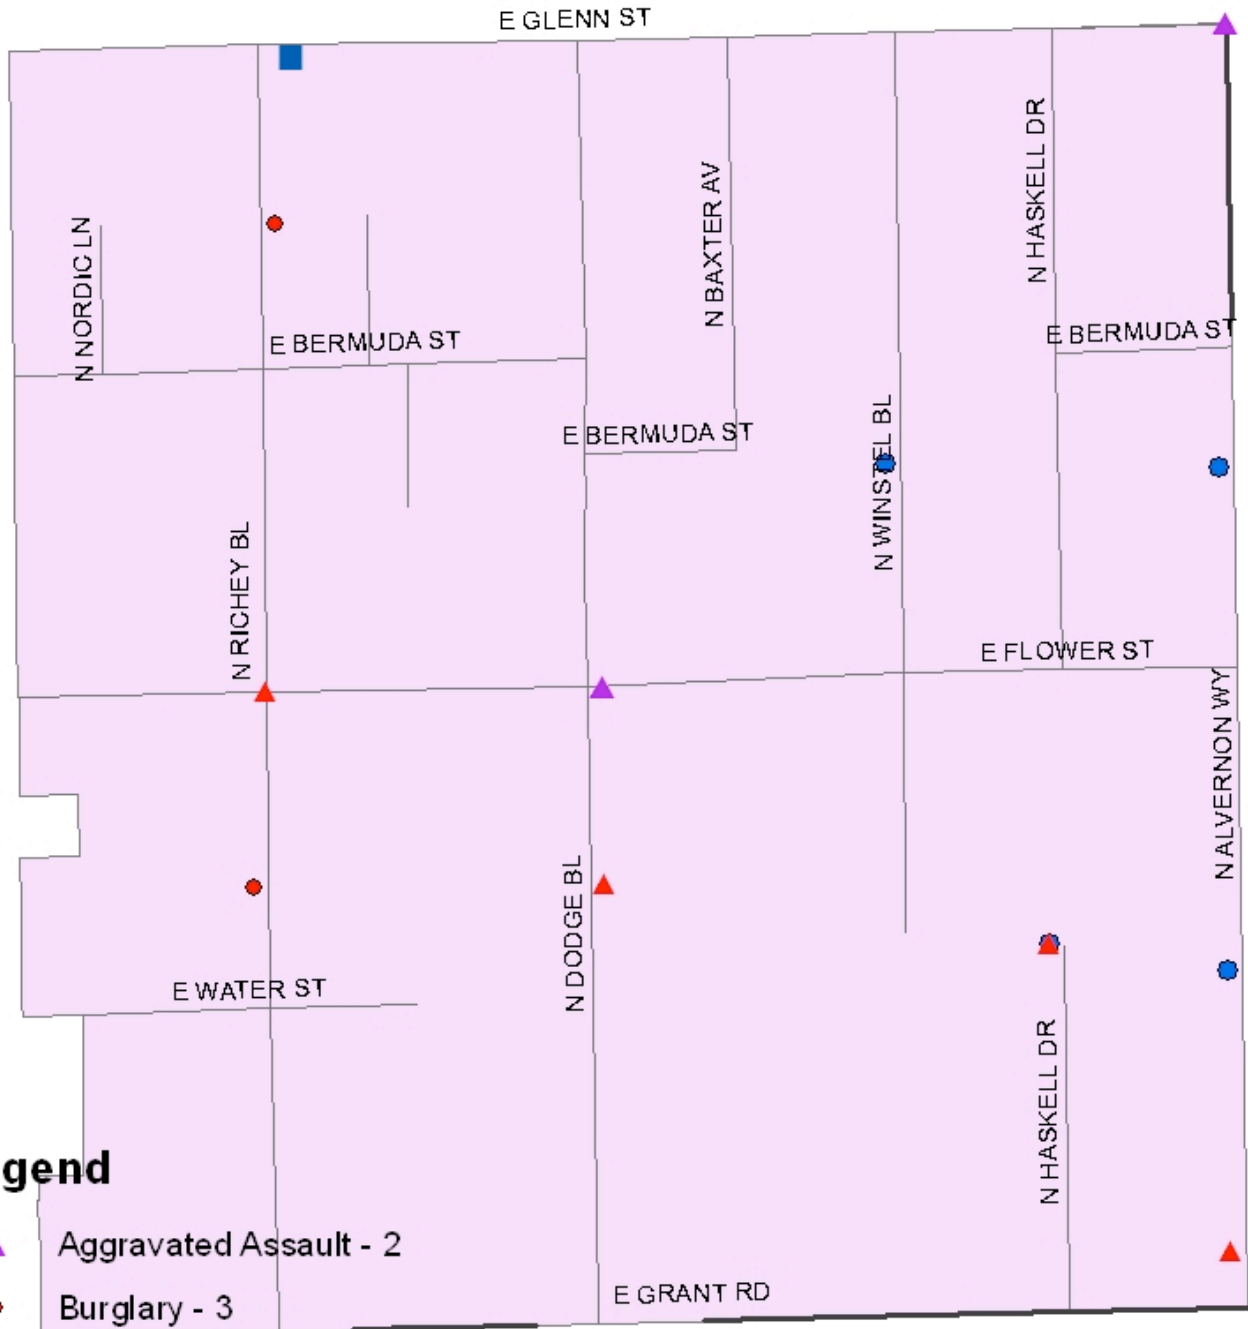

Dodge Flower - May 2011

Legend

- ▲ Aggravated Assault - 2
- Burglary - 3
- Theft from Vehicle - 1
- Motor Vehicle Theft - 5
- ▲ Narcotics Offenses - 4

Garden District - May 2011

Oak Flower NHA - May 2011

Palo Verde NHA - May 2011

- Legend**
- ▲ Aggravated Assault - 3
 - Burglary - 14
 - Theft From Vehicle - 4
 - ▲ Auto Theft - 2
 - Narcotics Offenses - 6