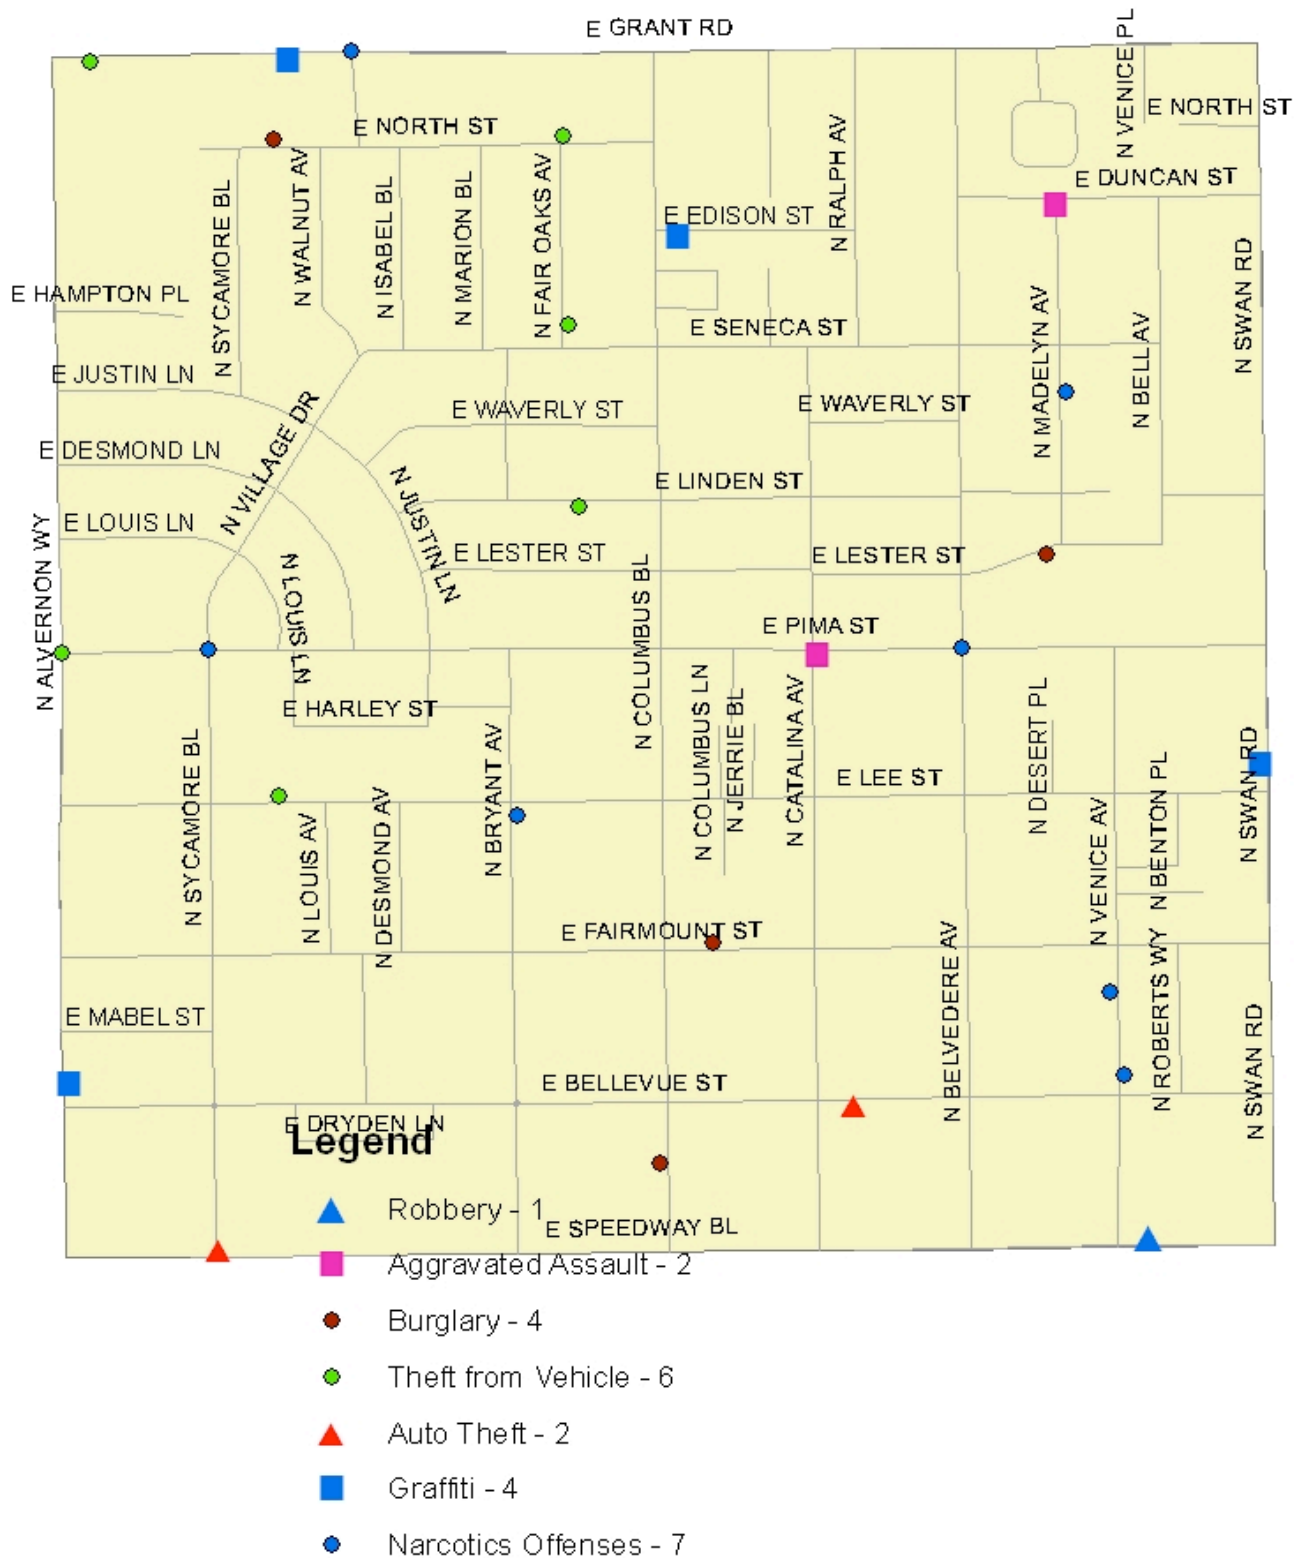

Dodge Flower - May 2011

Legend

- ▲ Aggravated Assault - 2
- Burglary - 3
- Theft from Vehicle - 1
- Motor Vehicle Theft - 5
- ▲ Narcotics Offenses - 4

Garden District - May 2011

Oak Flower NHA - May 2011

Palo Verde NHA - May 2011

- Legend**
- ▲ Aggravated Assault - 3
 - Burglary - 14
 - Theft From Vehicle - 4
 - ▲ Auto Theft - 2
 - Narcotics Offenses - 6