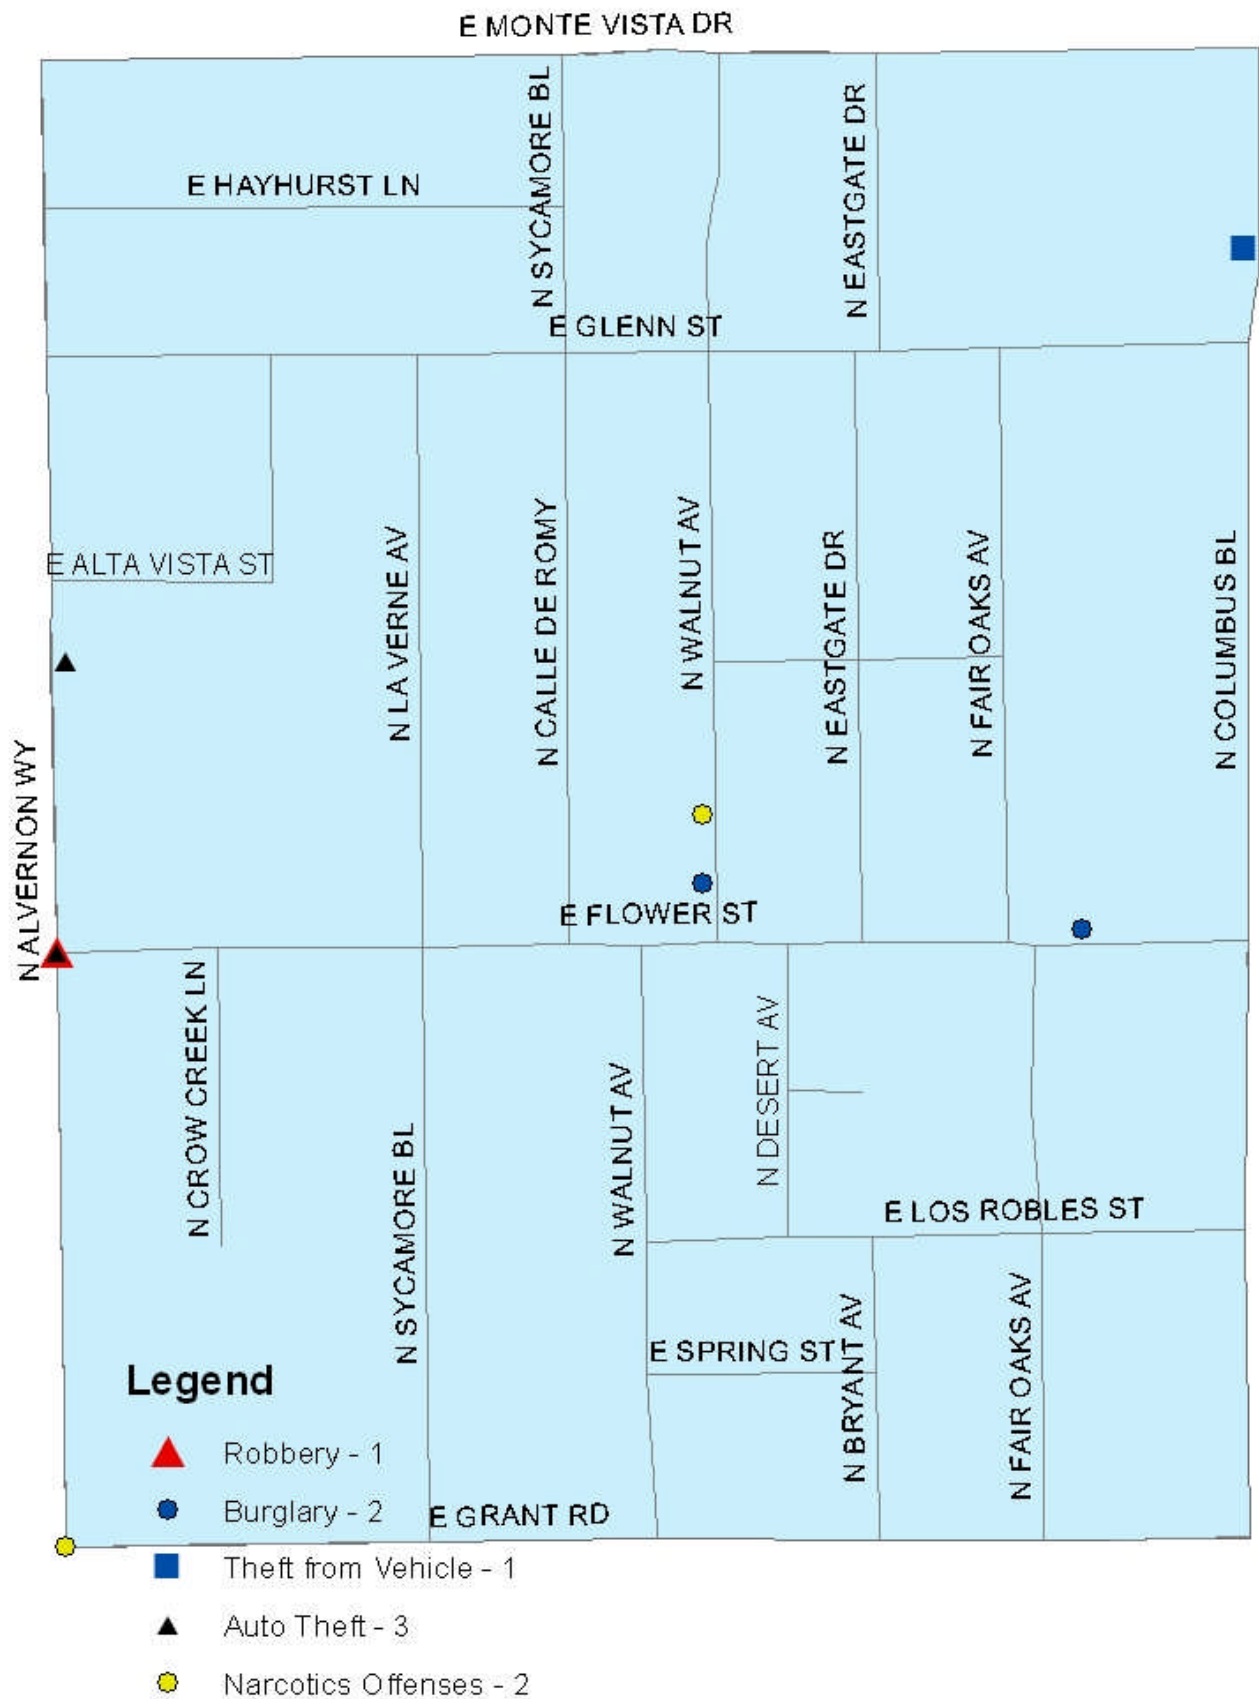

Oak Flower NHA - February 2012