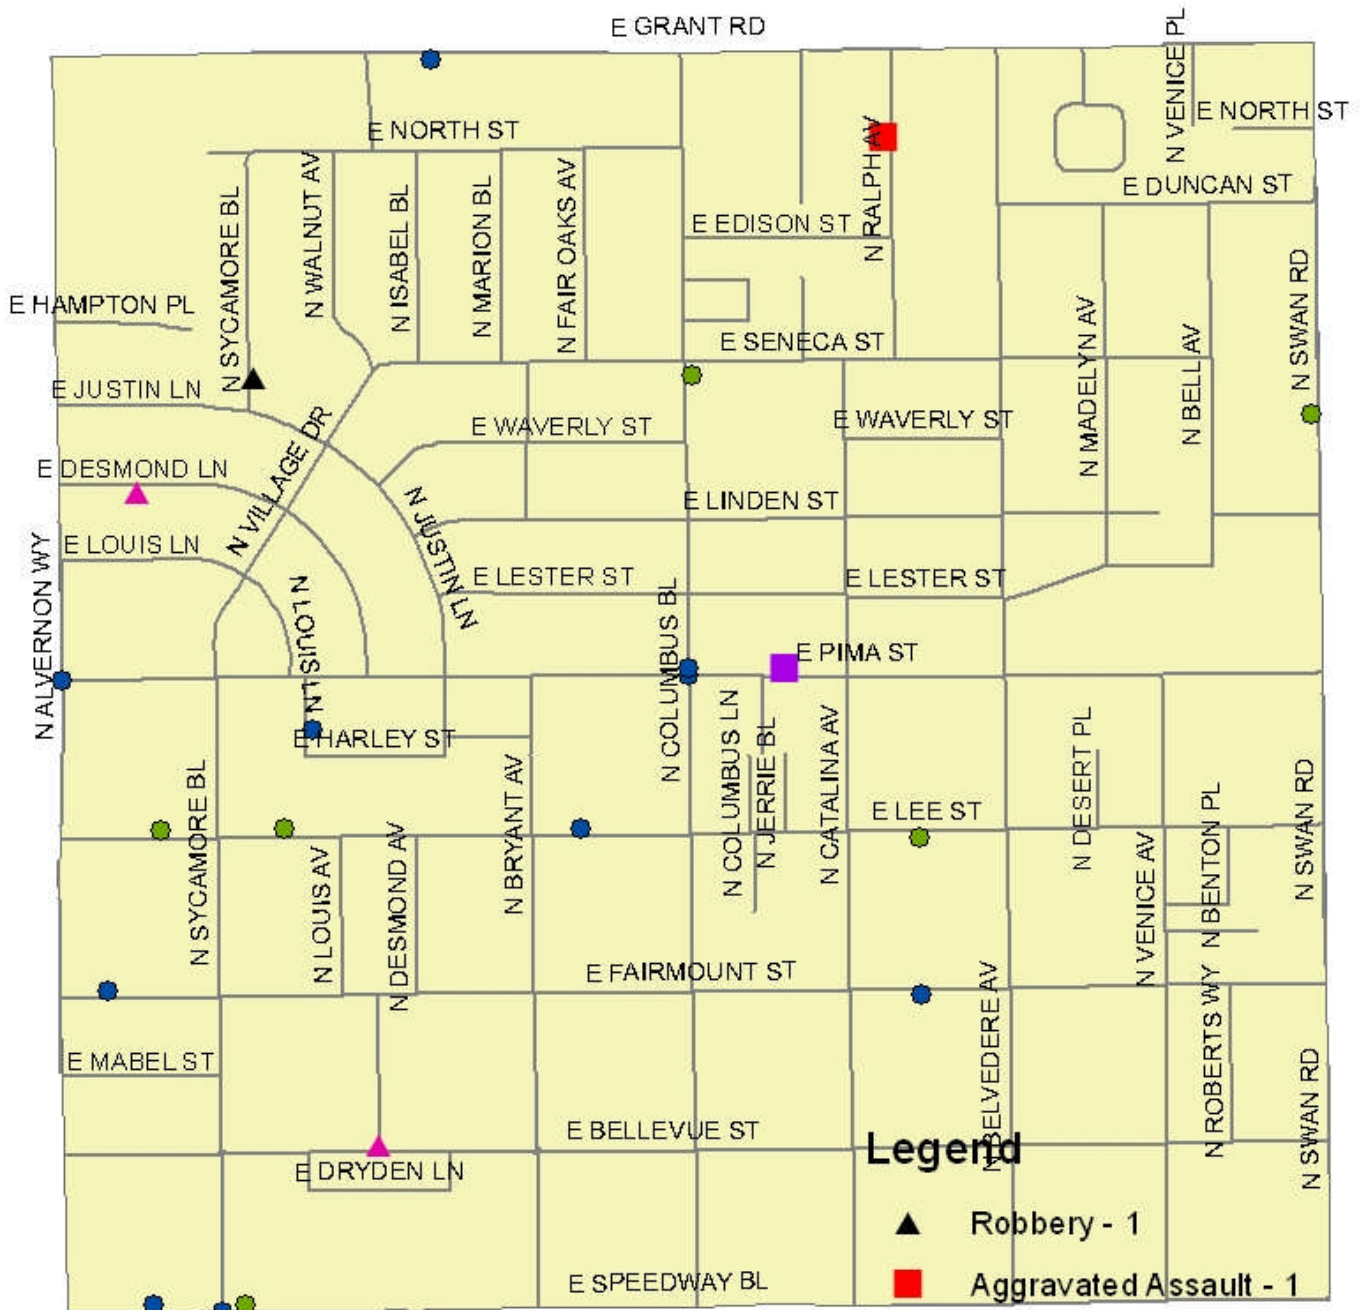

Dodge Flower NHA - October 2011

Garden District - October 2011

Legend

- ▲ Robbery - 1
- Aggravated Assault - 1
- ▲ Burglary - 2
- Auto Theft - 6
- Graffiti - 1
- Narcotics Offenses - 10

Oak Flower NHA - October 2011

Palo Verde NHA - October 2011

Legend

- ▲ Robbery - 4
- Aggravated Assault - 2
- Burglary - 7
- ▲ Theft from Vehicle - 3
- Auto Theft - 4
- ▲ Graffiti - 1
- Narcotics Offenses - 8