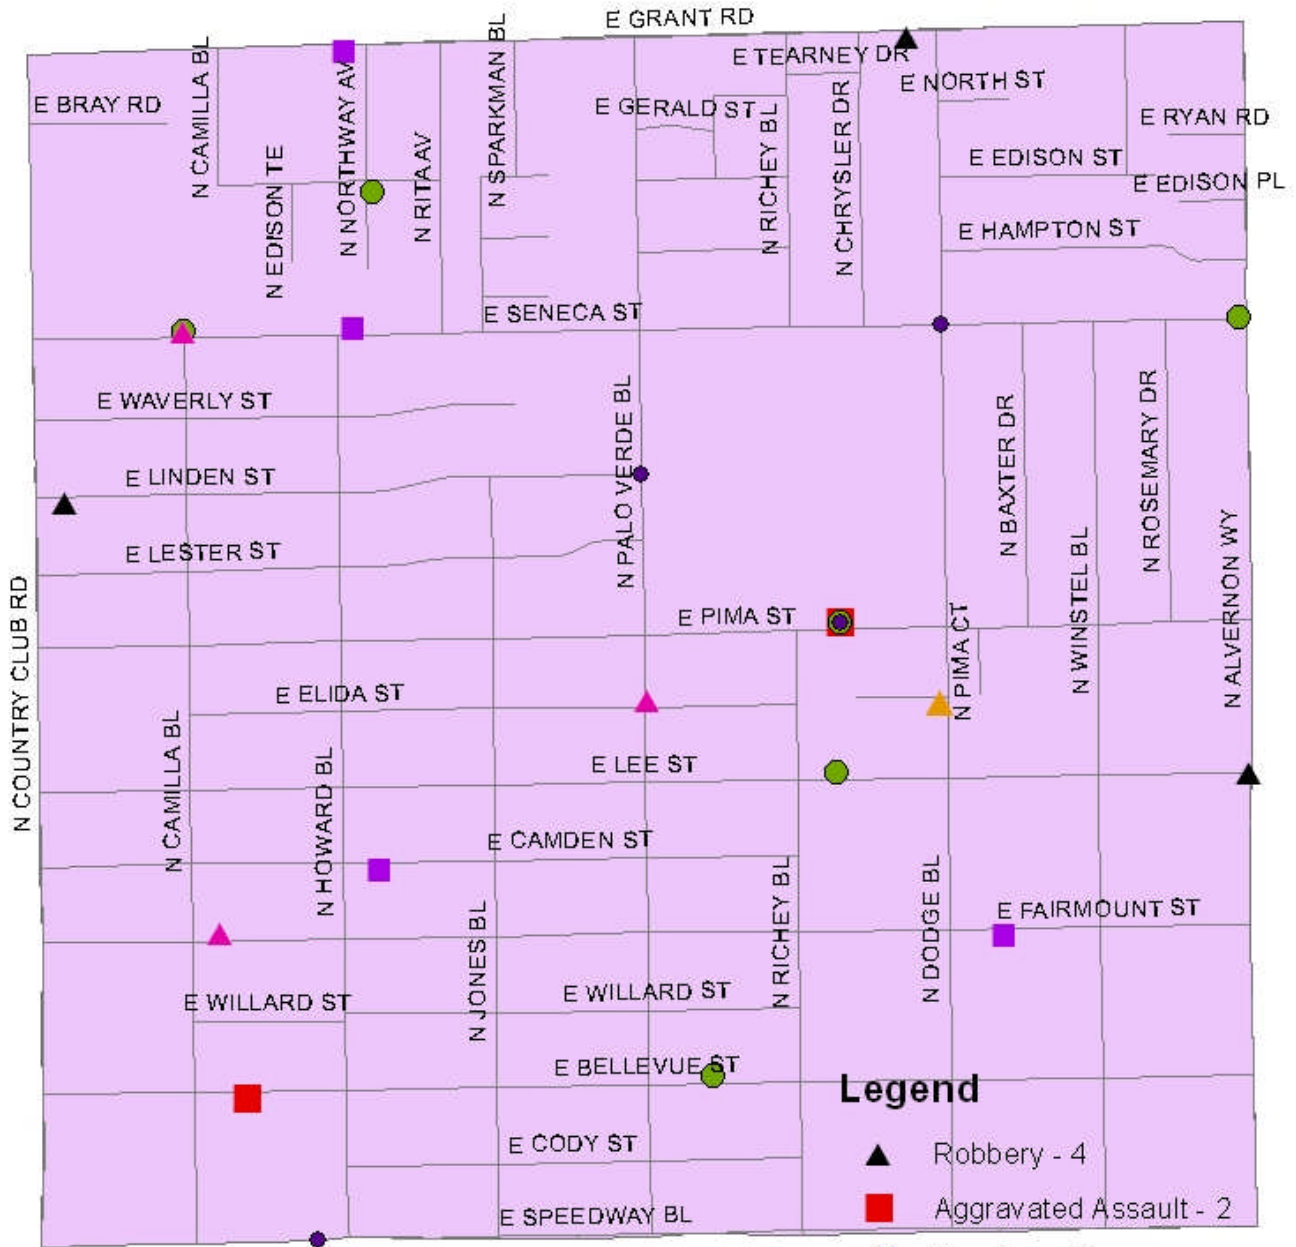

Dodge Flower NHA - October 2011

Garden District - October 2011

Legend

- ▲ Robbery - 1
- Aggravated Assault - 1
- ▲ Burglary - 2
- Auto Theft - 6
- Graffiti - 1
- Narcotics Offenses - 10

Oak Flower NHA - October 2011

Palo Verde NHA - October 2011

Legend

- ▲ Robbery - 4
- Aggravated Assault - 2
- Burglary - 7
- ▲ Theft from Vehicle - 3
- Auto Theft - 4
- ▲ Graffiti - 1
- Narcotics Offenses - 8