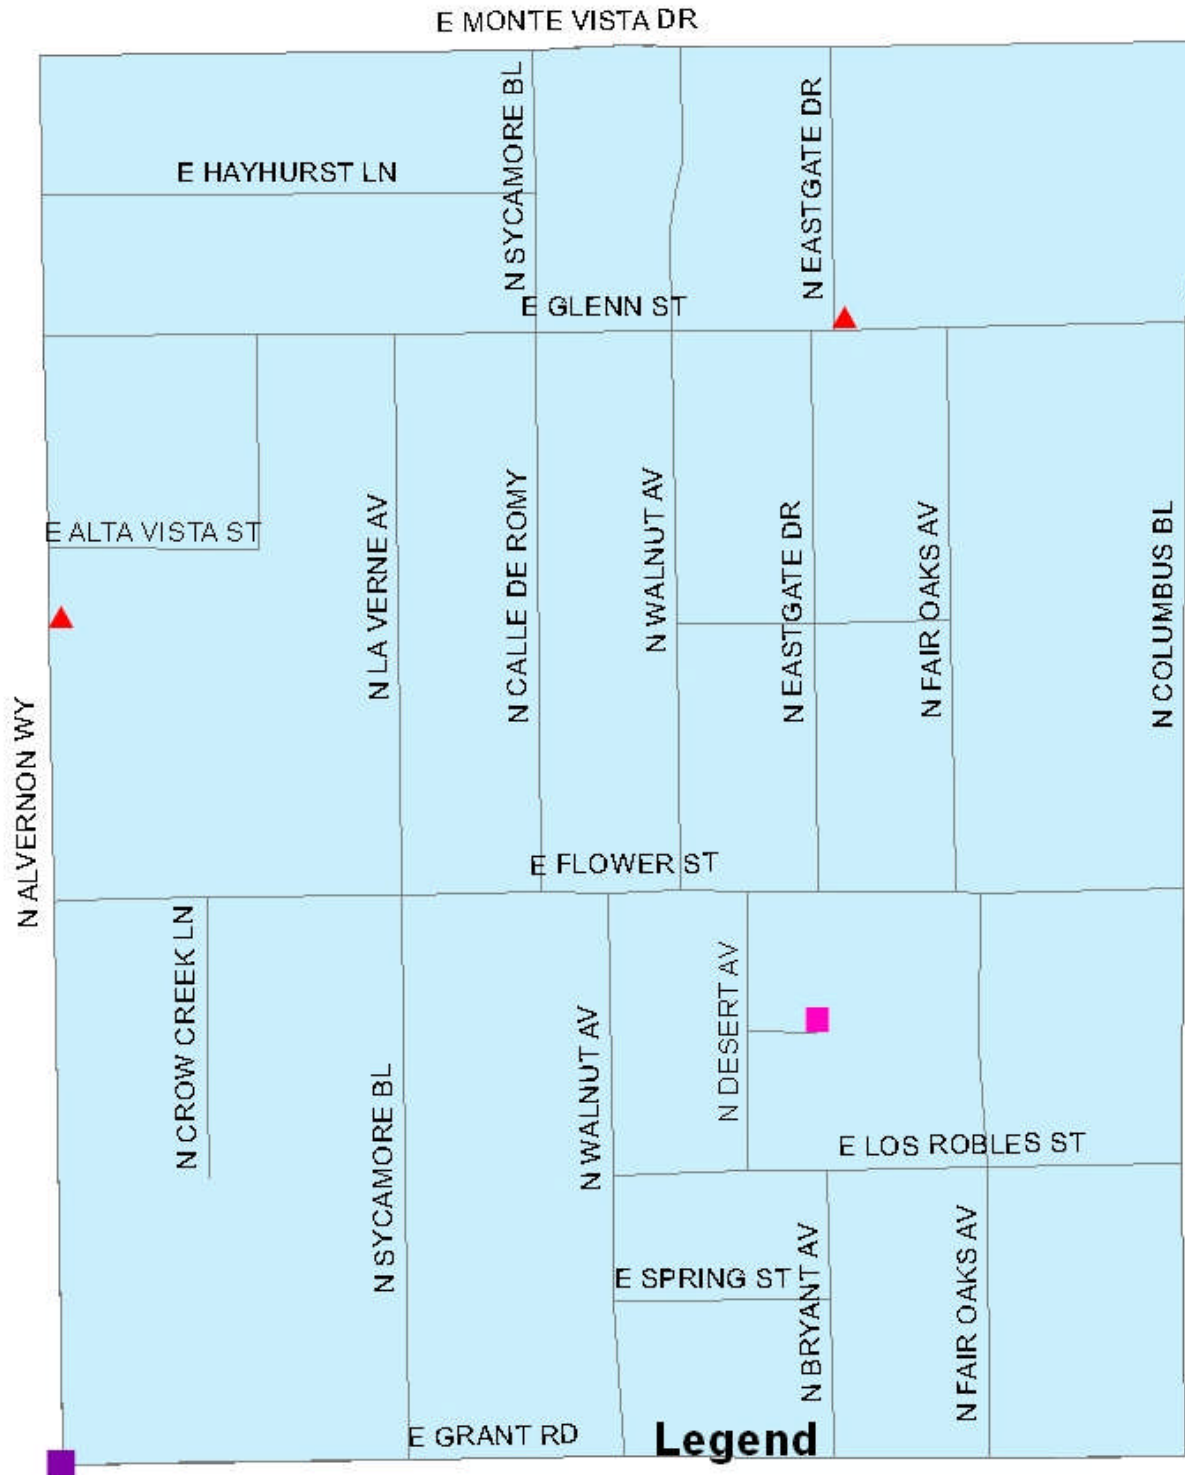

Dodge Flower NHA - November 2011

Legend

- ▲ Robbery - 1
- Aggravated Assault - 1
- Burglary - 3
- ▲ Theft from Vehicle - 3
- Narcotics Offenses - 8

Garden District - November 2011

- Legend**
- ▲ Sexual Assault - 1
 - Robbery - 4
 - ▲ Aggravated Assault - 4
 - Burglary - 4
 - Auto Theft - 3
 - ▲ Graffiti - 2
 - Narcotics Offenses - 2

Oak Flower NHA - November 2011

- Robbery - 1
- ▲ Burglary - 2
- Narcotics Offenses - 1

Palo Verde NHA - November 2011