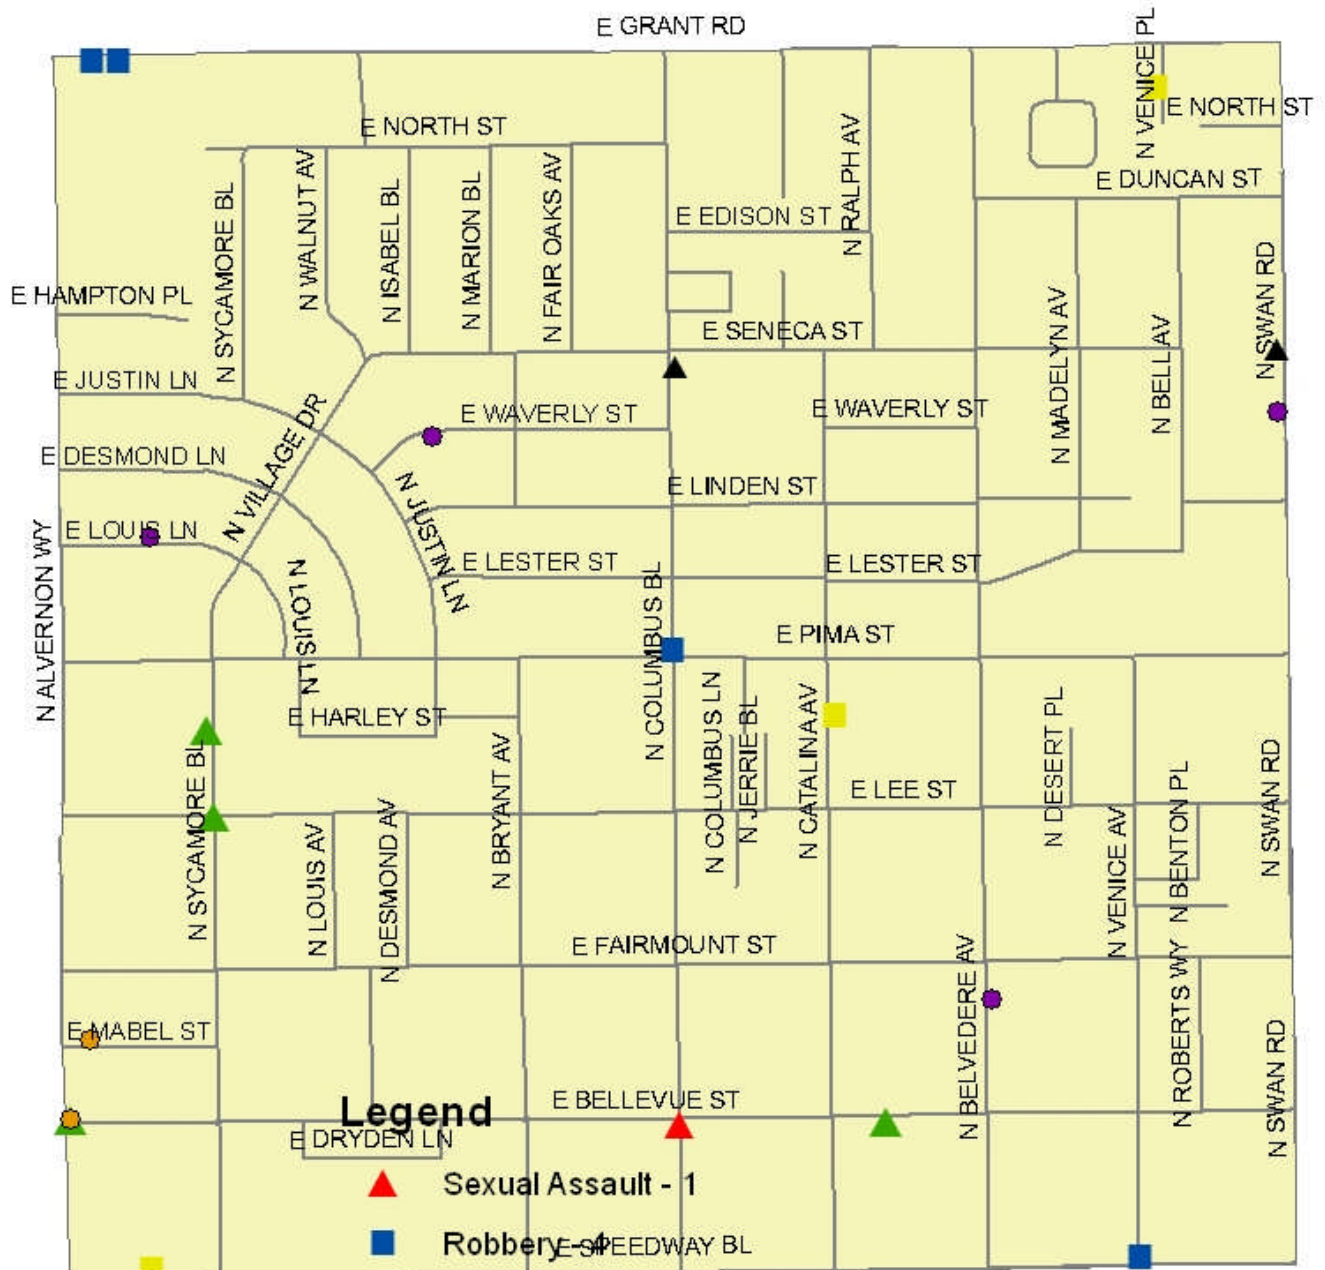

Dodge Flower NHA - November 2011

Legend

- ▲ Robbery - 1
- Aggravated Assault - 1
- Burglary - 3
- ▲ Theft from Vehicle - 3
- Narcotics Offenses - 8

Garden District - November 2011

- Legend**
- ▲ Sexual Assault - 1
 - Robbery - 4
 - ▲ Aggravated Assault - 4
 - Burglary - 4
 - Auto Theft - 3
 - ▲ Graffiti - 2
 - Narcotics Offenses - 2

Oak Flower NHA - November 2011

- Robbery - 1
- ▲ Burglary - 2
- Narcotics Offenses - 1

Palo Verde NHA - November 2011